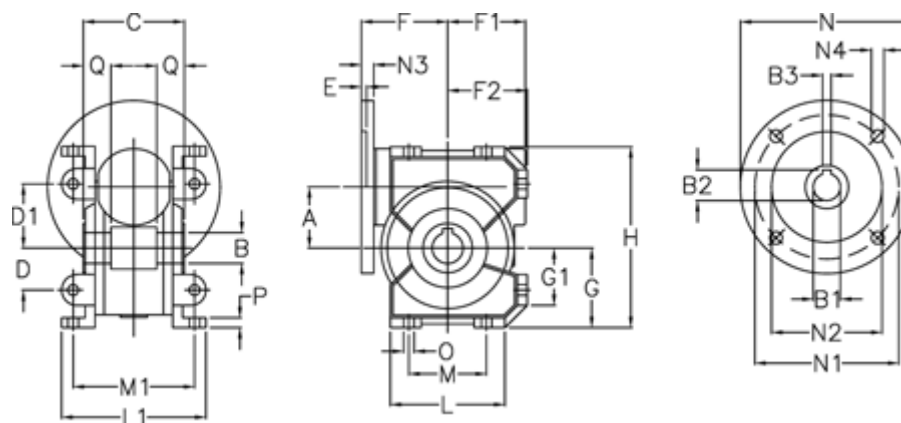

Data Sheet

Article number: 3902049014032
Description: Worm gear
VF 49-U-14-80B5

Measures

A = 49.5	E = 3	L = 93	N4 = 11.5
B = 25 H7	F = 70	L1 = 117	O = 8.5
B1 E7 = 19	F1 = 63	M = 63	P = 8
B2 = 21.8	F2 = 64.5	M1 = 98.5	Q = 22.5
B3 H9 = 6	G = 64.5	N = 200	
C = 82	G1 = 46.5	N1 = 165	
D = 34	H = 146.5	N2 = 130	
D1 = 52	H1 = 110.5	N3 = 10	